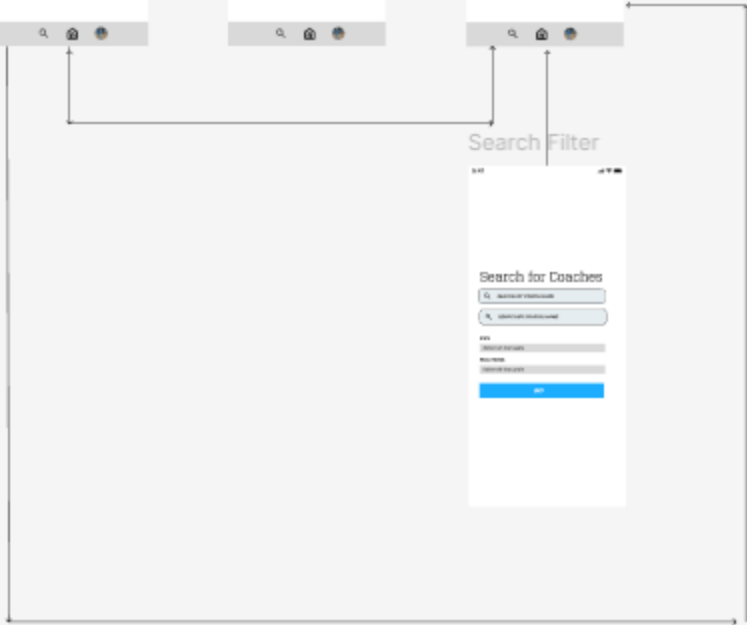

Sitemap:

The images below represent the navigation between pages, and the typical process flow between pages.

The flow is as follows:

- User is prompted to register an account
- Once user has registered an account, they will be directed to the login page
- Once they are logged in, they will be directed to the home page, where they can access the search page or view profile page.
- From the view profile page, you can navigate back to the home page, or navigate to the search page via the navigation bar at the bottom of the screen. The three primary pages (View profile, search, and home) are all accessible via the navigation page once logged in.
- In the search page, if the user elects to filter their search, they will be prompted with filters to narrow athletes or coaches based on search criteria.
- The initial search will begin with querying all coaches or athletes (opposite role from user). If the user filters their search, they will be redirected to the search results page, with their filter applied.

High Fidelity Sitemap:

(Next Page)

Registration...

Login

Home

View Profile

Search Res...

Search Filter